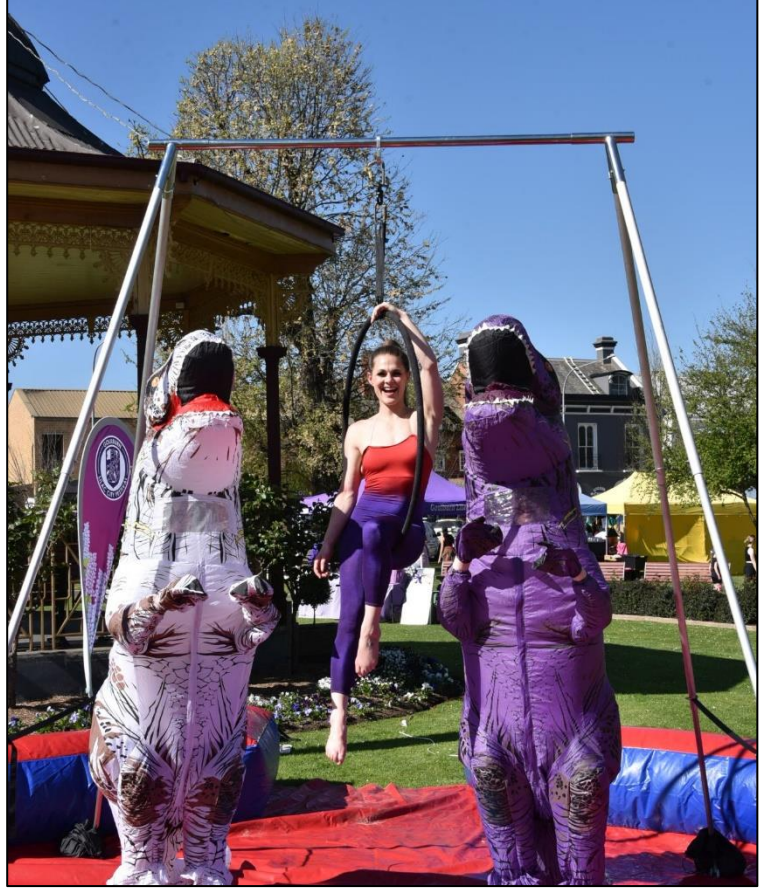

GOULBURN LILAC CITY FESTIVAL COMMUNITY BULLETIN

Po Box 121, Goulburn NSW 2580 Email: goulburnlilaccityfestival@gmail.com

Phone: 0448 211 839

Goulburn Lilac City Festival

@goulburnlilaccityfestival

goulburnlilaccityfestival.org.au

Issue 11, 2023